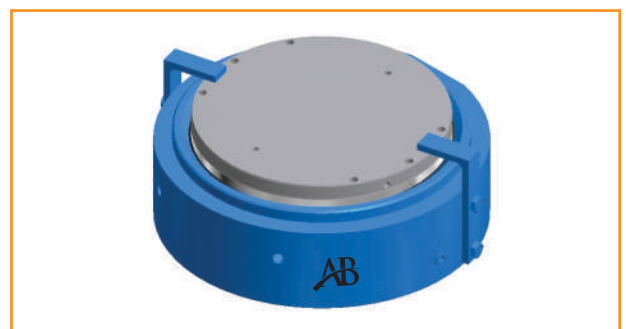

DOZERS :

BEML	: D-80, D-120, D-155, D-355
CAT	: D6
KOMATSU	: D-155A, D-375A, D-275A

CEMENT PLANT CYLINDERS

CEMENT & STEEL CYLINDERS :

- MVR Cylinder
- Raw Mill Cylinder
- VRM Cylinder
- Crusher Cylinder
- Flat Cylinder
- Stacker Cylinder
- Wagon Tripler
- Truck Tripler
- Plunger Cylinder
- Lift and Swing Cylinder
- Buffer Cylinder
- Truck Unloader Cylinder
- Kiln Thrust Cylinder
- Coal Mill Cylinder
- Reclaimer Cylinder
- Spring Out Cylinder
- Grinding Path Cylinder
- Cooler Cylinder
- Clamping Cylinder
- Roller Press Cylinder
- Converter Lifting Cylinder

PORT & CRANE CYLINDERS :

- B-M Titan Crane Luffing Cylinder
- Mechanised Hopper Gate Cylinder
- ZPMC QC Snag Cylinder
- Skew Shifter Hydraulic Cylinder

《《 HYDRAULIC POWER PACK 《《

《《 HYDRAULIC SPARES & ACCESSORIES 《《