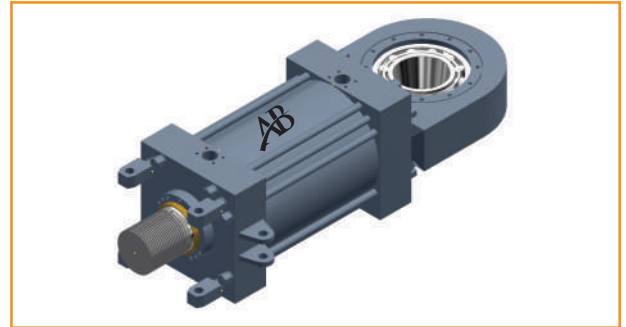

DOZERS :

BEML	: D-80, D-120, D-155, D-355
CAT	: D6
KOMATSU	: D-155A, D-375A, D-275A

CEMENT PLANT CYLINDERS

CEMENT & STEEL CYLINDERS :

- MVR Cylinder
- Raw Mill Cylinder
- VRM Cylinder
- Crusher Cylinder
- Flat Cylinder
- Stacker Cylinder
- Wagon Tripler
- Truck Tripler
- Plunger Cylinder
- Lift and Swing Cylinder
- Buffer Cylinder
- Truck Unloader Cylinder
- Kiln Thrust Cylinder
- Coal Mill Cylinder
- Reclaimer Cylinder
- Spring Out Cylinder
- Grinding Path Cylinder
- Cooler Cylinder
- Clamping Cylinder
- Roller Press Cylinder
- Converter Lifting Cylinder

PORT & CRANE CYLINDERS :

- B-M Titan Crane Luffing Cylinder
- Mechanised Hopper Gate Cylinder
- ZPMC QC Snag Cylinder
- Skew Shifter Hydraulic Cylinder

《《 HYDRAULIC POWER PACK 《《

《《 HYDRAULIC SPARES & ACCESSORIES 《《