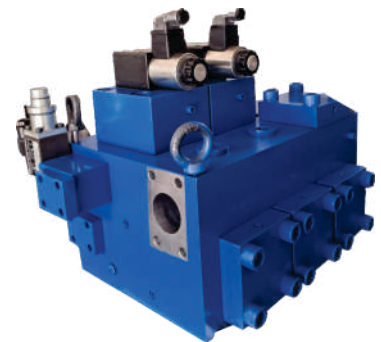

DUMPERS :

BEML	: LW-35/LW-50, LW-120/LW-170, HD 785, 1035 N, BH-35, BH-40, BH-100, BH-35-2
CAT	: 773B, 777C
KOMATSU	: HD-465, HD-785

LOADERS :

BEML	: HM-2021, HM-2071
LIEBHERR	: L-550, L-554, L-580
VOLVO	: L150H

DOZERS :

BEML	: D-80, D-120, D-155, D-355
CAT	: D6
KOMATSU	: D-155A, D-375A, D-275A

CEMENT PLANT CYLINDERS

CEMENT & STEEL CYLINDERS :

- MVR Cylinder
- Raw Mill Cylinder
- VRM Cylinder
- Crusher Cylinder
- Flat Cylinder
- Stacker Cylinder
- Wagon Tripler
- Truck Tripler
- Plunger Cylinder
- Lift and Swing Cylinder
- Buffer Cylinder
- Truck Unloader Cylinder
- Kiln Thrust Cylinder
- Coal Mill Cylinder
- Reclaimer Cylinder
- Spring Out Cylinder
- Grinding Path Cylinder
- Cooler Cylinder
- Clamping Cylinder
- Roller Press Cylinder
- Converter Lifting Cylinder

PORT & CRANE CYLINDERS :

- B-M Titan Crane Luffing Cylinder
- Mechanised Hopper Gate Cylinder
- ZPMC QC Snag Cylinder
- Skew Shifter Hydraulic Cylinder

《《 HYDRAULIC POWER PACK 《《

《《 HYDRAULIC SPARES & ACCESSORIES 《《