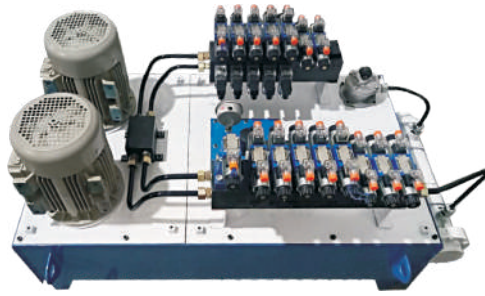

DOZERS :

BEML	: D-80, D-120, D-155, D-355
CAT	: D6
KOMATSU	: D-155A, D-375A, D-275A

CEMENT PLANT CYLINDERS

CEMENT & STEEL CYLINDERS :

- MVR Cylinder
- Raw Mill Cylinder
- VRM Cylinder
- Crusher Cylinder
- Flat Cylinder
- Stacker Cylinder
- Wagon Tripler
- Truck Tripler
- Plunger Cylinder
- Lift and Swing Cylinder
- Buffer Cylinder
- Truck Unloader Cylinder
- Kiln Thrust Cylinder
- Coal Mill Cylinder
- Reclaimer Cylinder
- Spring Out Cylinder
- Grinding Path Cylinder
- Cooler Cylinder
- Clamping Cylinder
- Roller Press Cylinder
- Converter Lifting Cylinder

PORT & CRANE CYLINDERS :

- B-M Titan Crane Luffing Cylinder
- Mechanised Hopper Gate Cylinder
- ZPMC QC Snag Cylinder
- Skew Shifter Hydraulic Cylinder

《《 HYDRAULIC POWER PACK 《《

《《 HYDRAULIC SPARES & ACCESSORIES 《《